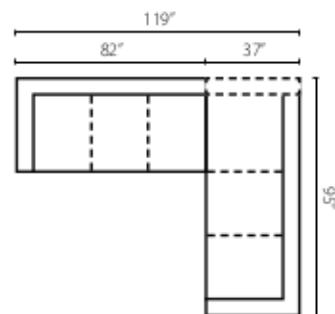

Corner Sofa
W95" D37" H31"
2 Pillows

One Arm Sofa
W82" D37" H31"
1 Pillow

One Arm Loveseat
W56" D37" H31"
1 Pillow

Armless Sofa
W77" D37" H31"

Armless Loveseat
W52" D37" H31"

One Arm Chaise
W31" D66" H31"
1 Pillow

90° Wedge
W64" D40" H31"
1 Pillow

Configuration A

Configuration B

Configuration C

Configuration D