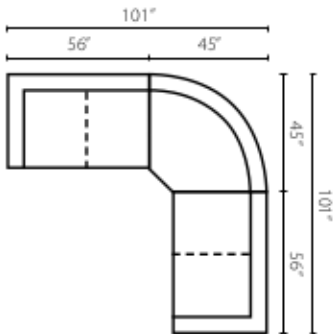

Corner Sofa
W95" D37" H31"
2 Pillows

One Arm Sofa
W82" D37" H31"
1 Pillow

One Arm Loveseat
W56" D37" H31"
1 Pillow

Armless Sofa
W77" D37" H31"

Armless Loveseat
W52" D37" H31"

One Arm Chaise
W31" D66" H31"
1 Pillow

90° Wedge
W64" D40" H31"
1 Pillow

Configuration A

Configuration B

Configuration C

Configuration D