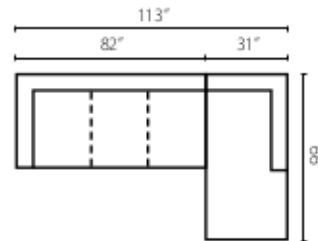

Corner Sofa
W95" D37" H31"
2 Pillows

One Arm Sofa
W82" D37" H31"
1 Pillow

One Arm Loveseat
W56" D37" H31"
1 Pillow

Armless Sofa
W77" D37" H31"

Armless Loveseat
W52" D37" H31"

One Arm Chaise
W31" D66" H31"
1 Pillow

90° Wedge
W64" D40" H31"
1 Pillow

Configuration A

Configuration B

Configuration C

Configuration D