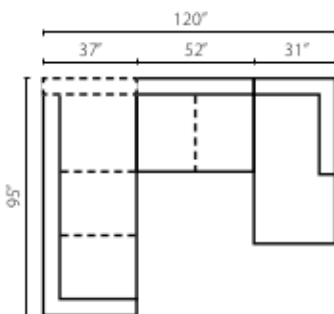

Corner Sofa
W95" D37" H31"
2 Pillows

One Arm Sofa
W82" D37" H31"
1 Pillow

One Arm Loveseat
W56" D37" H31"
1 Pillow

Armless Sofa
W77" D37" H31"

Armless Loveseat
W52" D37" H31"

One Arm Chaise
W31" D66" H31"
1 Pillow

90° Wedge
W64" D40" H31"
1 Pillow

Configuration A

Configuration B

Configuration C

Configuration D