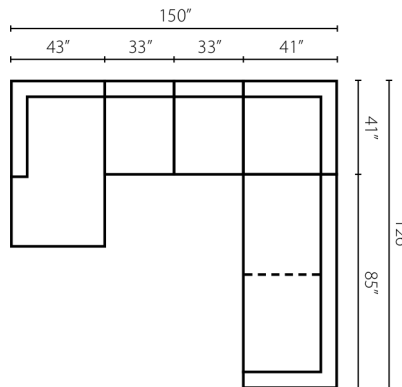

D92100L/R S  
One Arm Sofa  
W85" D41" H29"  
1 Pillow

D92100L/R IQSL  
One Arm Queen  
Sleeper  
W85" D41" H29"  
1 Pillow

D92100 AC  
Armless Chair  
W33" D41" H29"

D92100L/R CHASE  
One Arm Chaise  
W43" D67" H29"  
1 Pillow

D92100 CORN  
Corner  
W41" D41" H29"  
1 Pillow

D92100L/R BC  
Big Chair  
W49" D41" H29"  
1 Pillow

**Configuration A**  
D92100L S One Arm Sofa  
D92100 CORN Corner  
D92100 AC Armless Chair  
D92100R CHASE One Arm Chaise