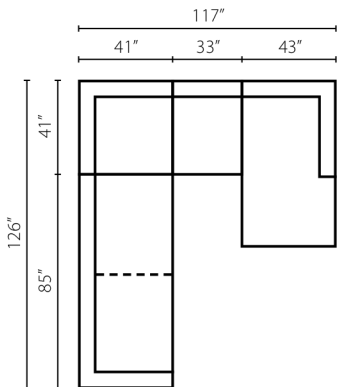

D92100L/R S  
One Arm Sofa  
W85" D41" H29"  
1 Pillow

D92100L/R IQSL  
One Arm Queen  
Sleeper  
W85" D41" H29"  
1 Pillow

D92100 AC  
Armless Chair  
W33" D41" H29"

D92100L/R CHASE  
One Arm Chaise  
W43" D67" H29"  
1 Pillow

D92100 CORN  
Corner  
W41" D41" H29"  
1 Pillow

D92100L/R BC  
Big Chair  
W49" D41" H29"  
1 Pillow

**Configuration A**  
D92100L S One Arm Sofa  
D92100 CORN Corner  
D92100 AC Armless Chair  
D92100R CHASE One Arm Chaise