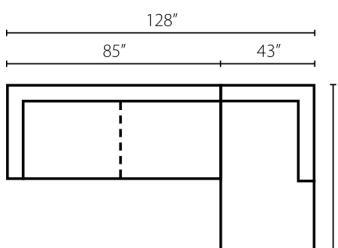

Configuration D
D92100L S One Arm Sofa
D92100R CHASE One Arm Chaise