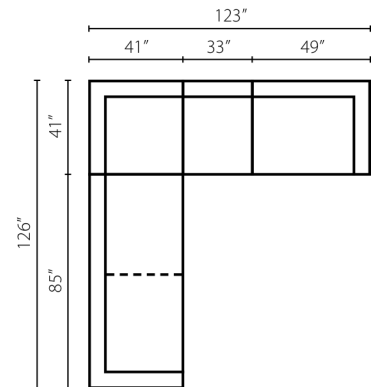

D92100 CORN
Corner
W41" D41" H29"
1 Pillow

D92100L/R BC
Big Chair
W49" D41" H29"
1 Pillow

Configuration C
D92100L S One Arm Sofa
D92100 CORN Corner
D92100 AC Armless Chair
D92100R BC Big Chair