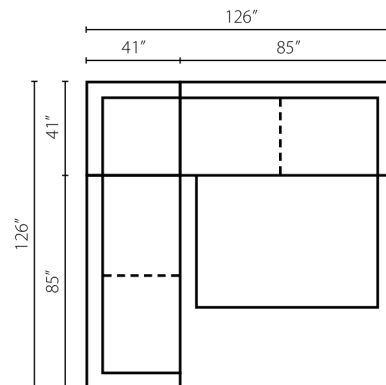

Configuration B
D92100L CHASE One Arm Chaise
D92100 AC Armless Chair
D92100 AC Armless Chair
D92100 CORN Corner
D92100R S One Arm Sofa

Configuration C
D92100L S One Arm Sofa
D92100 CORN Corner
D92100 AC Armless Chair
D92100R BC Big Chair

Configuration E
D92100L S One Arm Sofa
D92100 CORN Corner
D92100R IQSL One Arm
Queen Sleeper