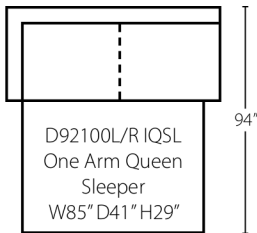

D92100L/R S  
One Arm Sofa  
W85" D41" H29"  
1 Pillow

D92100L/R IQSL  
One Arm Queen  
Sleeper  
W85" D41" H29"  
1 Pillow

D92100 AC  
Armless Chair  
W33" D41" H29"

D92100L/R CHASE  
One Arm Chaise  
W43" D67" H29"  
1 Pillow