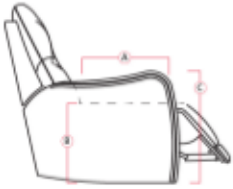

# 41180 DALLIN

Dimensions shown as Width x Depth x Height. Specifications are correct at time of printing and are subject to change without notice.  
LHF - left hand facing RHF - right hand facing IA - inside arm to inside

04 Home Theater Ottoman  
44 x 28 x 19"  
112 x 71 x 48cm

09 Corner Curve  
47 x 47 x 40"  
119 x 119 x 102cm

10 Armless Chair  
23 x 41 x 40"  
58 x 104 x 102cm

26 LHF Sofabed 54"  
27 RHF Sofabed 54"  
71 x 41 x 40"  
180 x 104 x 102cm

30 Armless Recliner  
60 Power Armless Recliner  
23 x 41 x 40"  
58 x 104 x 102cm

32 Rocker Recliner Chair  
31 Wallhugger Recliner Pwr  
33 Swivel Rocker Recliner Chair  
35 Wallhugger Recliner Chair  
39 Power Rocker Recliner  
40 x 41 x 40"  
102 x 104 x 102cm  
IA: 16" / 41cm

## Dimensions

- A - Seat Depth - 22" / 56cm
- B - Seat Height - 20" / 51cm
- C - Arm Height - 25" / 64cm