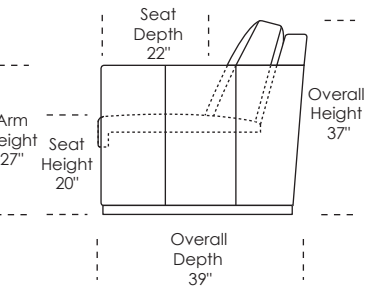

PAYTON featuring the Tiffany 24/7™

Standard Comfort Sleeper™

Features:

- Luxurious sleeping with no springs, no bars and no sagging
- Room to stretch out with true 80 inches of bedroom-length sleeping surface
- Ultimate comfort on five inches of plush, high-density foam
- Complete choice from over 300 leather, Ultrasuede® and Fabric™ options
- Zero wall clearance
- Under sofa dust covers keeps dust and dirt from ever touching the mattress
- Space saving engineering means getting a bigger bed in a smaller room
- Quick-ship delivery
- Lifetime warranty on frame
- Single-needle top stitching
- Loose back & seat cushions
- 10 year mechanism warranty

All dimensions are approximate and subject to change.

* Picture shows left arm seated. Please specify left or right arm seated when ordering. All orders are in seated position.