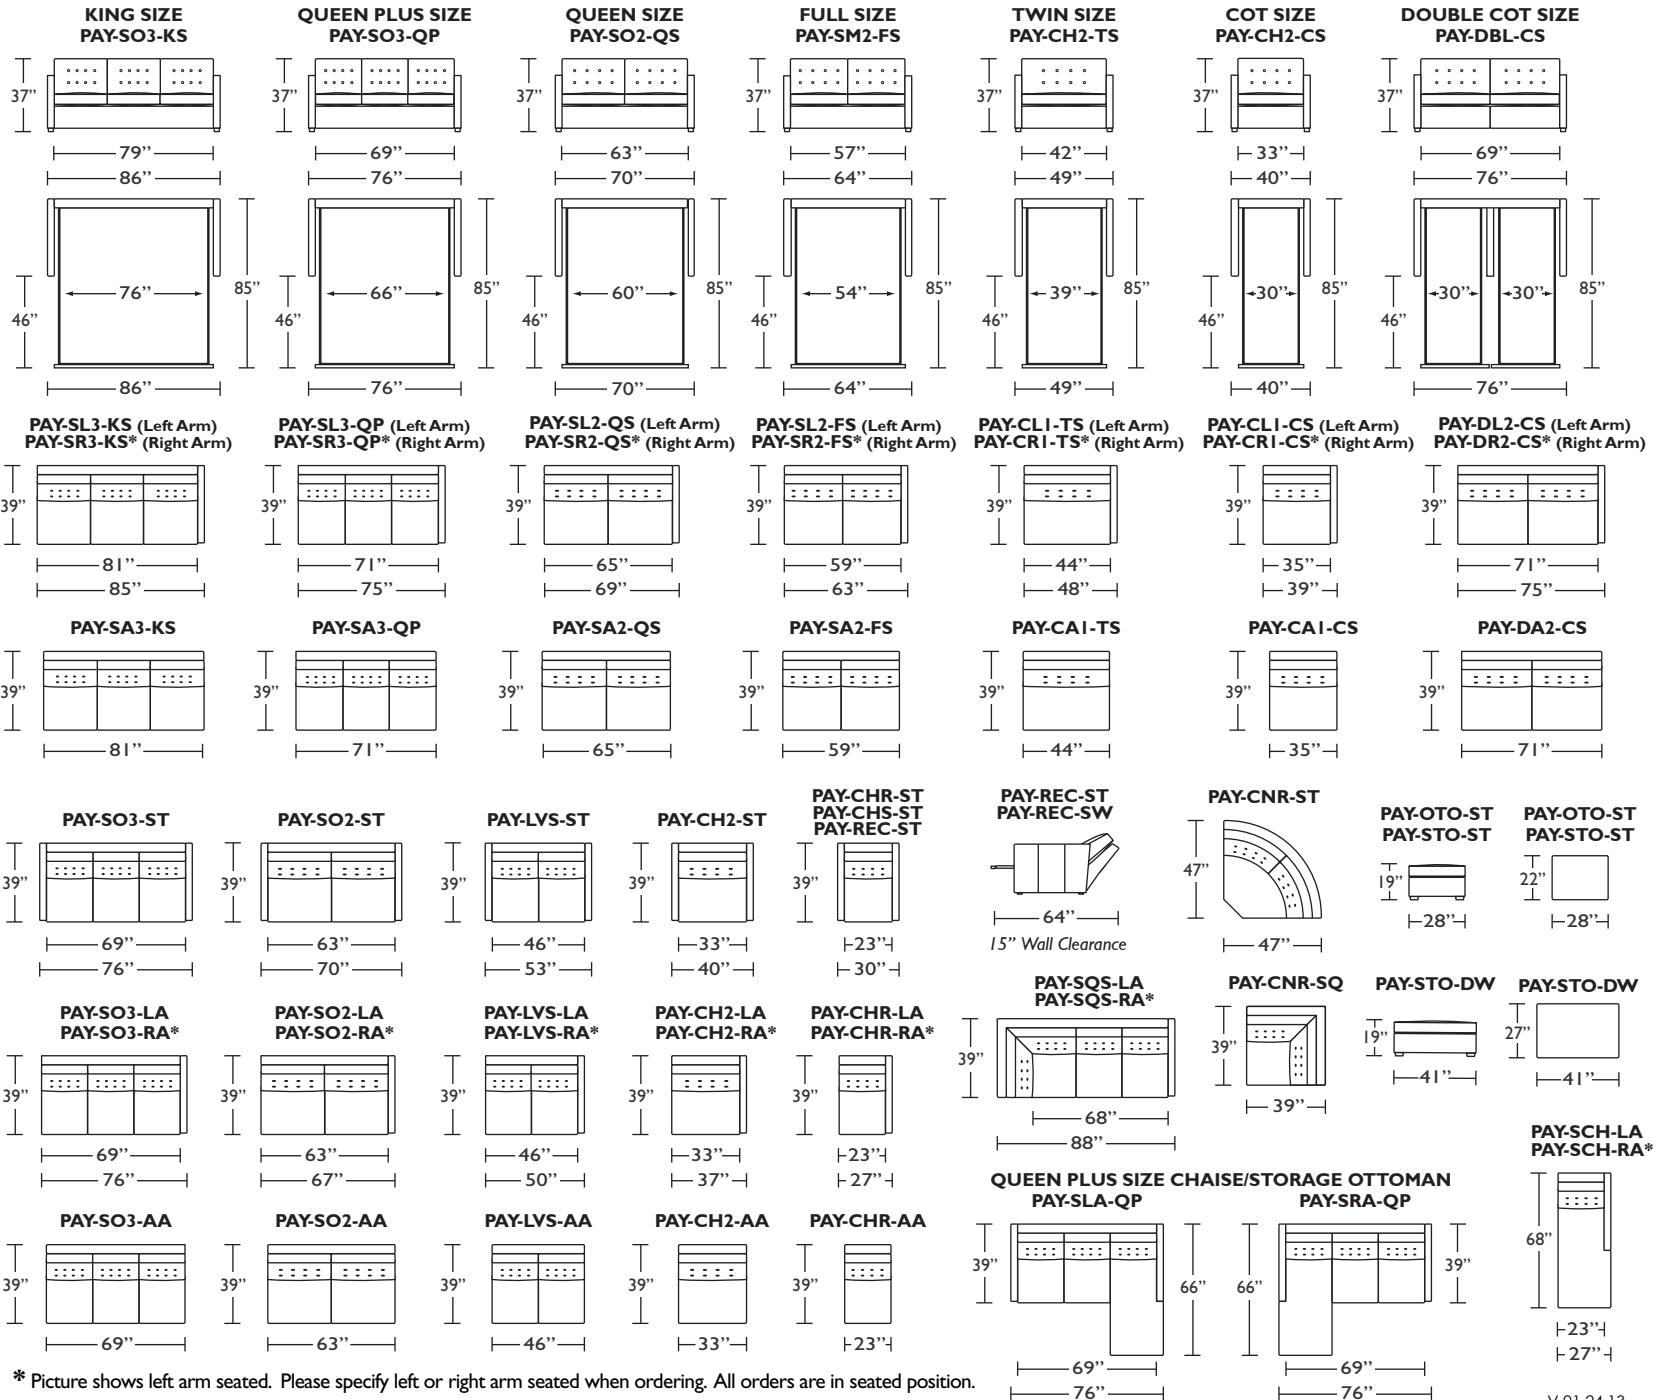

PAYTON featuring the Tiffany 24/7™

Standard Comfort Sleeper™

Features:

- Luxurious sleeping with no springs, no bars and no sagging
- Room to stretch out with true 80 inches of bedroom-length sleeping surface
- Ultimate comfort on five inches of plush, high-density foam
- Complete choice from over 300 leather, Ultrasuede® and Fabric™ options
- Zero wall clearance
- Under sofa dust covers keeps dust and dirt from ever touching the mattress
- Space saving engineering means getting a bigger bed in a smaller room
- Quick-ship delivery
- Lifetime warranty on frame
- Single-needle top stitching
- Loose back & seat cushions
- 10 year mechanism warranty

All dimensions are approximate and subject to change.

* Picture shows left arm seated. Please specify left or right arm seated when ordering. All orders are in seated position.