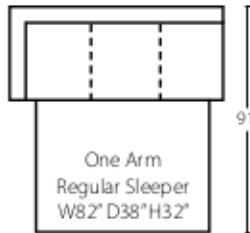

One Arm Sofa
W82" D38" H32"
1 Pillow

One Arm
Regular Sleeper
W82" D38" H32"
1 Pillow

Corner Sofa
W99" D38" H32"
2 Pillow

One Arm Loveseat
W69" D38" H32"
1 Pillow

Armless Loveseat
W62" D38" H32"

Cuddler Chair
W65" D38" H32"
1 Pillow

One Arm Big Chair
W52" D38" H32"
1 Pillow

One Arm Chair
W36" D38" H32"
1 Pillow

Armless Chair
W31" D38" H32"

One Arm Chaise
W47" D65" H32"
1 Pillow

One Arm
Sofa Chaise
W38" D85" H32"
1 Pillow

Corner
W38" D38" H32"
1 Pillow

Wedge
W67" D38" H32"
1 Pillow