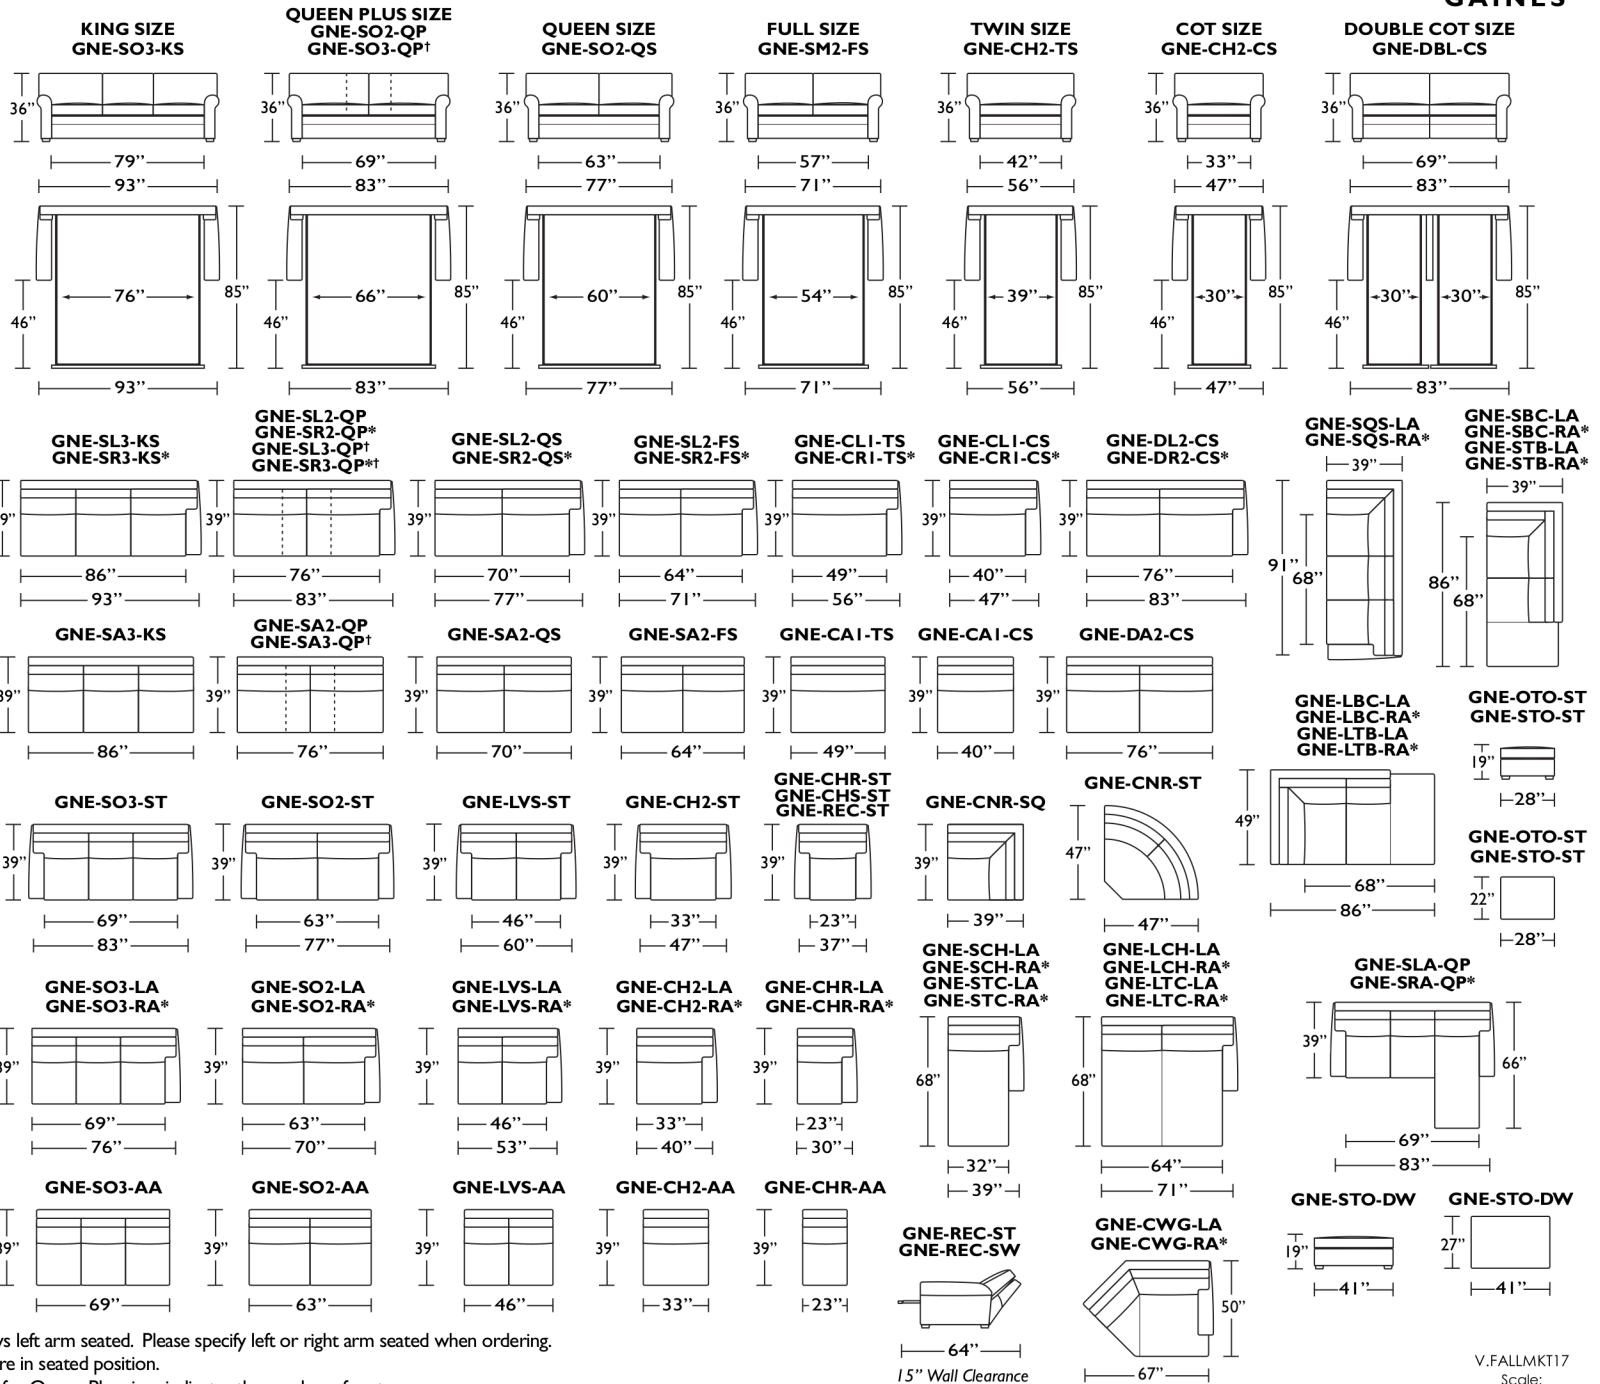

**Standard Comfort Sleeper®**

**Features:**

- Featuring the patented Tiffany 24/7™ platform sleep system
- Room to stretch out with true 80 inches of bedroom-length sleeping surface
- Ultimate comfort on five inches of plush, high-density foam mattress
- Under-sofa dust covers keeps dust and dirt from ever touching the mattress
- Zero wall clearance
- Quick-ship delivery
- Double-needle top-stitch
- High-density, high-resiliency foam seat cushions
- Loose back and seat cushions
- Lifetime warranty on frame
- 10-year mechanism warranty

\* Picture shows left arm seated. Please specify left or right arm seated when ordering.

All orders are in seated position.

† Dotted lines for Queen Plus sizes indicates the number of seats.

All dimensions are approximate and subject to change.

Tiffany 24/7™ Convertible mechanism, U.S. Patents #6904628, #8893323, #9468303, #9668585. Additional patents pending.

V.FALLMKT17  
Scale:  
1/8 inch = 1 foot