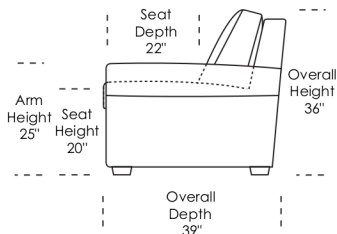

**Standard Comfort Sleeper®**

**Features:**

- Featuring the patented Tiffany 24/7™ platform sleep system
- Room to stretch out with true 80 inches of bedroom-length sleeping surface
- Ultimate comfort on five inches of plush, high-density foam mattress
- Under-sofa dust covers keeps dust and dirt from ever touching the mattress
- Zero wall clearance
- Quick-ship delivery
- Double-needle top-stitch
- High-density, high-resiliency foam seat cushions
- Loose back and seat cushions
- Lifetime warranty on frame
- 10-year mechanism warranty

\* Picture shows left arm seated. Please specify left or right arm seated when ordering.

All orders are in seated position.

† Dotted lines for Queen Plus sizes indicates the number of seats.

All dimensions are approximate and subject to change.