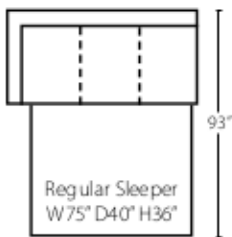

Corner Sofa
W90" D40" H36"
2 Pillows

Sofa
W75" D40" H36"
1 Pillow

Armless Sofa
W78" D40" H36"

Loveseat
W52" D40" H36"
1 Pillow

Armless Loveseat
W47" D40" H36"

Big Chair
W60" D40" H36"
2 Pillows

90° Wedge
W67" D40" H36"
1 Pillow

Corner
W40" D40" H36"
1 Pillow

Chair
W29" D40" H36"
1 Pillow

Armless Chair
W23" D40" H36"

Regular Sleeper
W75" D40" H36"
1 Pillow

Armless Queen Sleeper
W78" D40" H36"

Sofa Chaise
W41" D87" H36"
2 Pillows

Chaise
W29" D63" H36"
1 Pillow