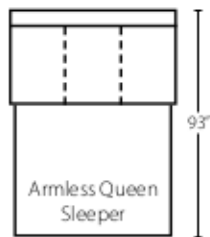

Corner Sofa
W90" D40" H36"
2 Pillows

Sofa
W75" D40" H36"
1 Pillow

Armless Sofa
W78" D40" H36"

Loveseat
W52" D40" H36"
1 Pillow

Armless Loveseat
W47" D40" H36"

Big Chair
W60" D40" H36"
2 Pillows

90° Wedge
W67" D40" H36"
1 Pillow

Corner
W40" D40" H36"
1 Pillow

Chair
W29" D40" H36"
1 Pillow

Armless Chair
W23" D40" H36"

Regular Sleeper
W75" D40" H36"
1 Pillow

Armless Queen Sleeper
W78" D40" H36"

Sofa Chaise
W41" D87" H36"
2 Pillows

Chaise
W29" D63" H36"
1 Pillow