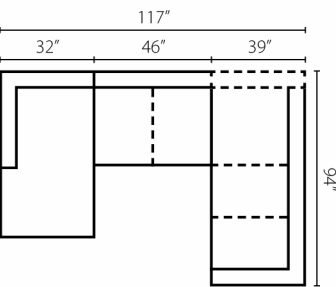

Shown in Blackwood Bear. | Loose Back | Matching group available (page 14).

**Configuration A**  
 D70230L CHASE Chaise  
 D70230 ALS Armless Loveseat  
 D70230R CRNS Corner Sofa

**Configuration B**  
 D70230L CRNS Corner Sofa  
 D70230 AC Armless Chair  
 D70230 AC Armless Chair  
 D70230R CHASE Chaise