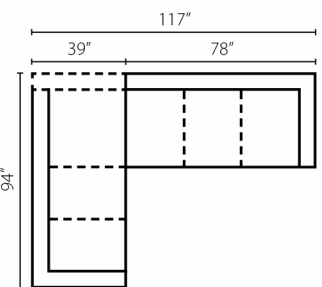

Configuration D
D70230L CRNS Corner Sofa
D70230R S One Arm Sofa