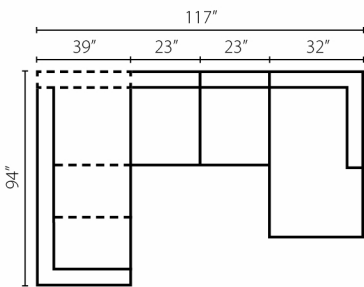

Shown in Blackwood Bear. | Loose Back | Matching group available (page 14).

**Configuration A**  
 D70230L CHASE Chaise  
 D70230 ALS Armless Loveseat  
 D70230R CRNS Corner Sofa

**Configuration B**  
 D70230L CRNS Corner Sofa  
 D70230 AC Armless Chair  
 D70230 AC Armless Chair  
 D70230R CHASE Chaise