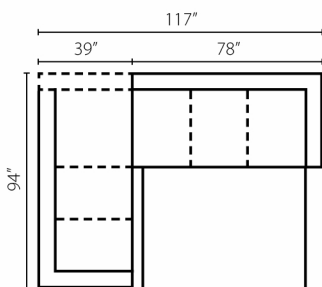

Configuration E
D70230L CRNS Corner Sofa
D70230R DQSL One Arm Queen Sleeper