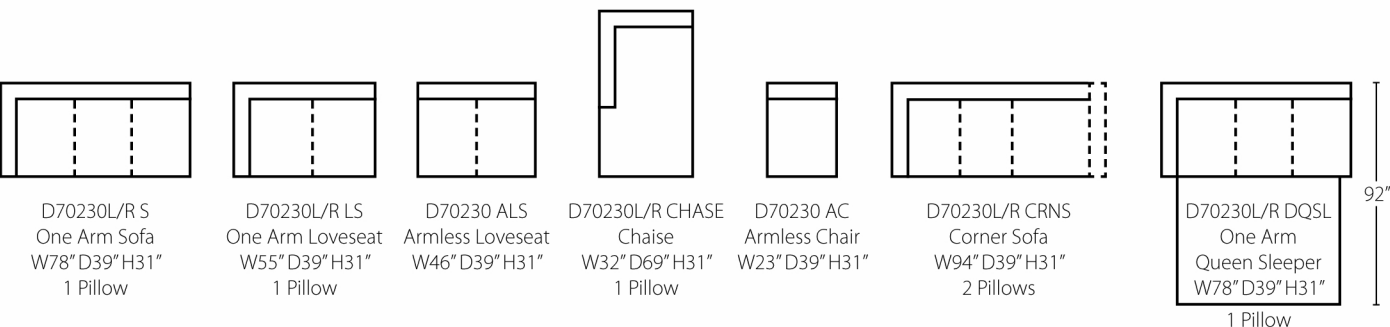

Shown in Blackwood Bear. | Loose Back | Matching group available (page 14).

**Configuration A**  
 D70230L CHASE Chaise  
 D70230 ALS Armless Loveseat  
 D70230R CRNS Corner Sofa

**Configuration B**  
 D70230L CRNS Corner Sofa  
 D70230 AC Armless Chair  
 D70230 AC Armless Chair  
 D70230R CHASE Chaise

**Configuration C**  
 D70230L CHASE Chaise  
 D70230R LS One Arm Loveseat

**Configuration D**  
 D70230L CRNS Corner Sofa  
 D70230R S One Arm Sofa

**Configuration E**  
 D70230L CRNS Corner Sofa  
 D70230R DQSL One Arm Queen Sleeper