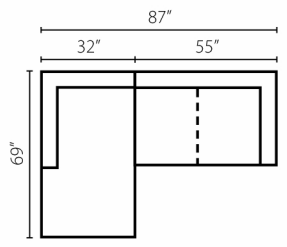

Shown in Blackwood Bear. | Loose Back | Matching group available (page 14).

**Configuration A**  
 D70230L CHASE Chaise  
 D70230 ALS Armless Loveseat  
 D70230R CRNS Corner Sofa

**Configuration B**  
 D70230L CRNS Corner Sofa  
 D70230 AC Armless Chair  
 D70230 AC Armless Chair  
 D70230R CHASE Chaise