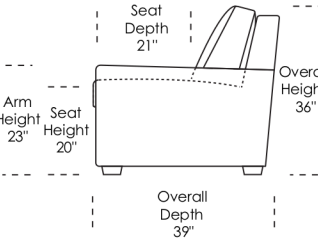

Standard Comfort Sleeper®
Features:

- Featuring the patented Tiffany 24/7™ platform sleep system
- Room to stretch out with true 80 inches of bedroom-length sleeping surface
- Ultimate comfort on five inches of plush, high-density foam mattress
- Under-sofa dust covers keeps dust and dirt from ever touching the mattress
- Zero wall clearance
- Quick-ship delivery
- Single-needle top-stitch
- High-density, high-resiliency foam seat cushions
- Loose back and seat cushions
- Lifetime warranty on frame
- 10-year mechanism warranty

Please use actual leather, fabric, Crypton®, Sunbrella® and Ultrasuede® swatches when specifying furniture as the colors shown may vary due to the printing process.

* Picture shows left arm seated. Please specify left or right arm seated when ordering.
 All orders are in seated position.
 † Dotted lines for Queen Plus sizes indicates the number of seats.
 All dimensions are approximate and subject to change.