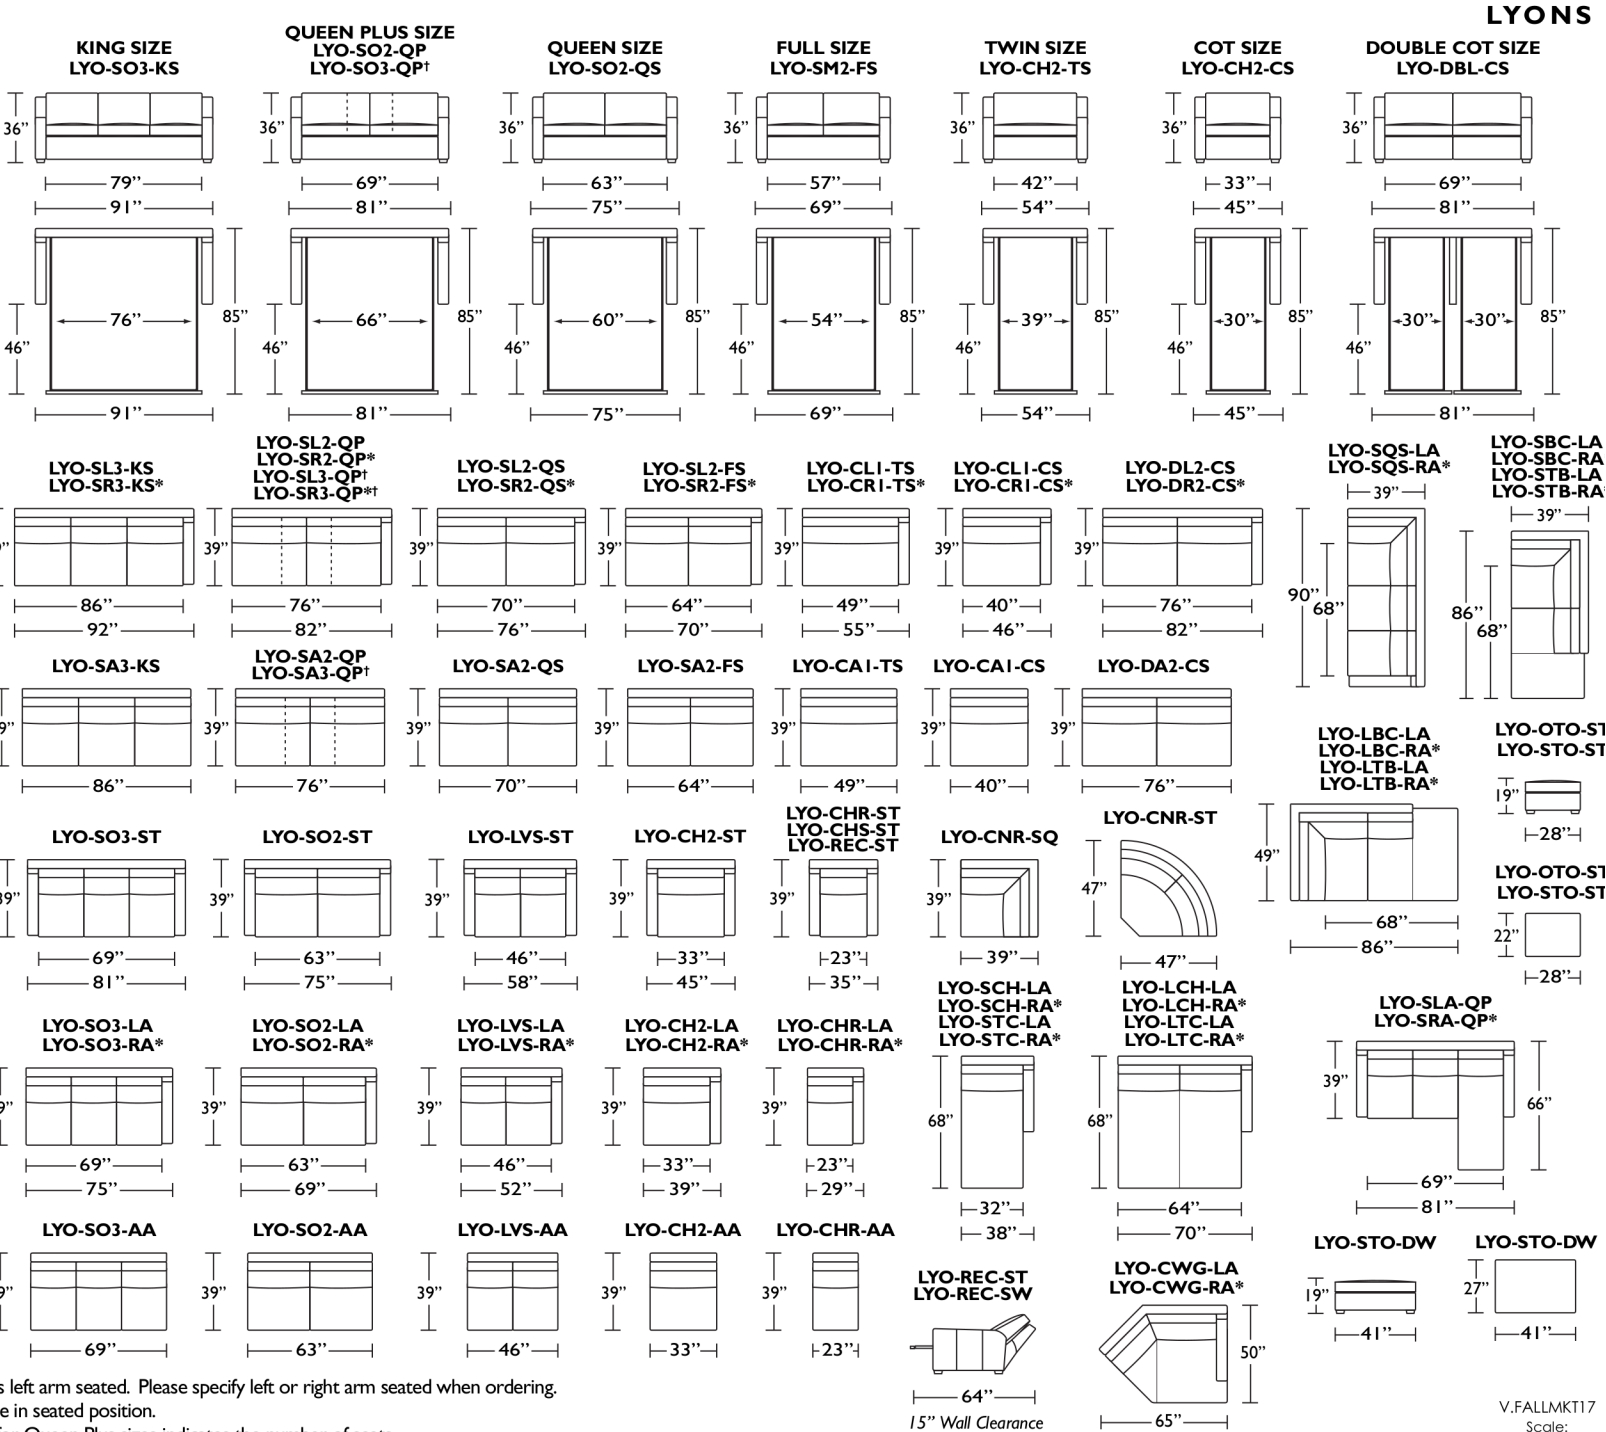

Standard Comfort Sleeper®
Features:

- Featuring the patented Tiffany 24/7™ platform sleep system
- Room to stretch out with true 80 inches of bedroom-length sleeping surface
- Ultimate comfort on five inches of plush, high-density foam mattress
- Under-sofa dust covers keeps dust and dirt from ever touching the mattress
- Zero wall clearance
- Quick-ship delivery
- Single-needle top-stitch
- High-density, high-resiliency foam seat cushions
- Loose back and seat cushions
- Lifetime warranty on frame
- 10-year mechanism warranty

Please use actual leather, fabric, Crypton®, Sunbrella® and Ultrasuede® swatches when specifying furniture as the colors shown may vary due to the printing process.

* Picture shows left arm seated. Please specify left or right arm seated when ordering.
 All orders are in seated position.
 † Dotted lines for Queen Plus sizes indicates the number of seats.
 All dimensions are approximate and subject to change.