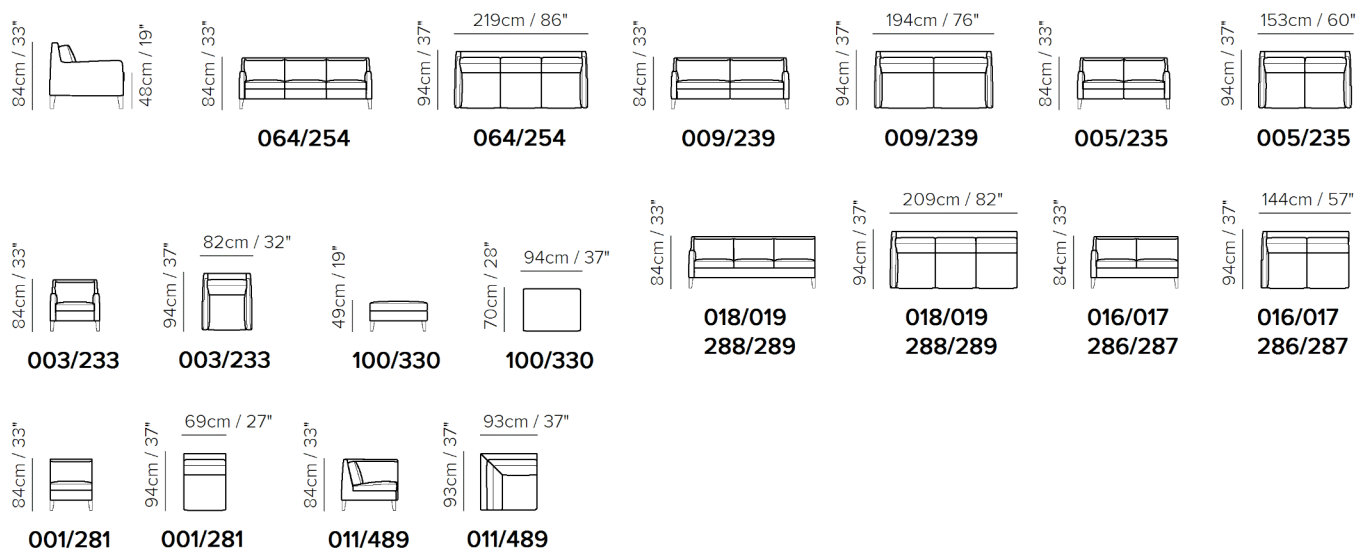

SCHEMATICS

COMPOSITION EXAMPLES