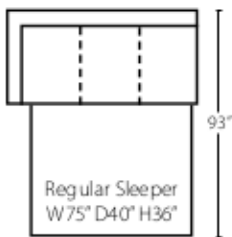

Corner Sofa  
W90" D40" H36"  
2 Pillows

Sofa  
W75" D40" H36"  
1 Pillow

Armless Sofa  
W78" D40" H36"

Loveseat  
W52" D40" H36"  
1 Pillow

Armless Loveseat  
W47" D40" H36"

Big Chair  
W60" D40" H36"  
2 Pillows

90° Wedge  
W67" D40" H36"  
1 Pillow

Corner  
W40" D40" H36"  
1 Pillow

Chair  
W29" D40" H36"  
1 Pillow

Armless Chair  
W23" D40" H36"

Regular Sleeper  
W75" D40" H36"  
1 Pillow

Armless Queen Sleeper  
W78" D40" H36"

Sofa Chaise  
W41" D87" H36"  
2 Pillows

Chaise  
W29" D63" H36"  
1 Pillow