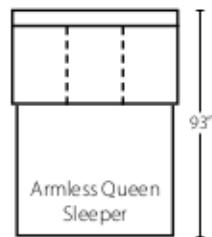

Corner Sofa  
W90" D40" H36"  
2 Pillows

Sofa  
W75" D40" H36"  
1 Pillow

Armless Sofa  
W78" D40" H36"

Loveseat  
W52" D40" H36"  
1 Pillow

Armless Loveseat  
W47" D40" H36"

Big Chair  
W60" D40" H36"  
2 Pillows

90° Wedge  
W67" D40" H36"  
1 Pillow

Corner  
W40" D40" H36"  
1 Pillow

Chair  
W29" D40" H36"  
1 Pillow

Armless Chair  
W23" D40" H36"

Regular Sleeper  
W75" D40" H36"  
1 Pillow

Armless Queen Sleeper  
W78" D40" H36"

Sofa Chaise  
W41" D87" H36"  
2 Pillows

Chaise  
W29" D63" H36"  
1 Pillow