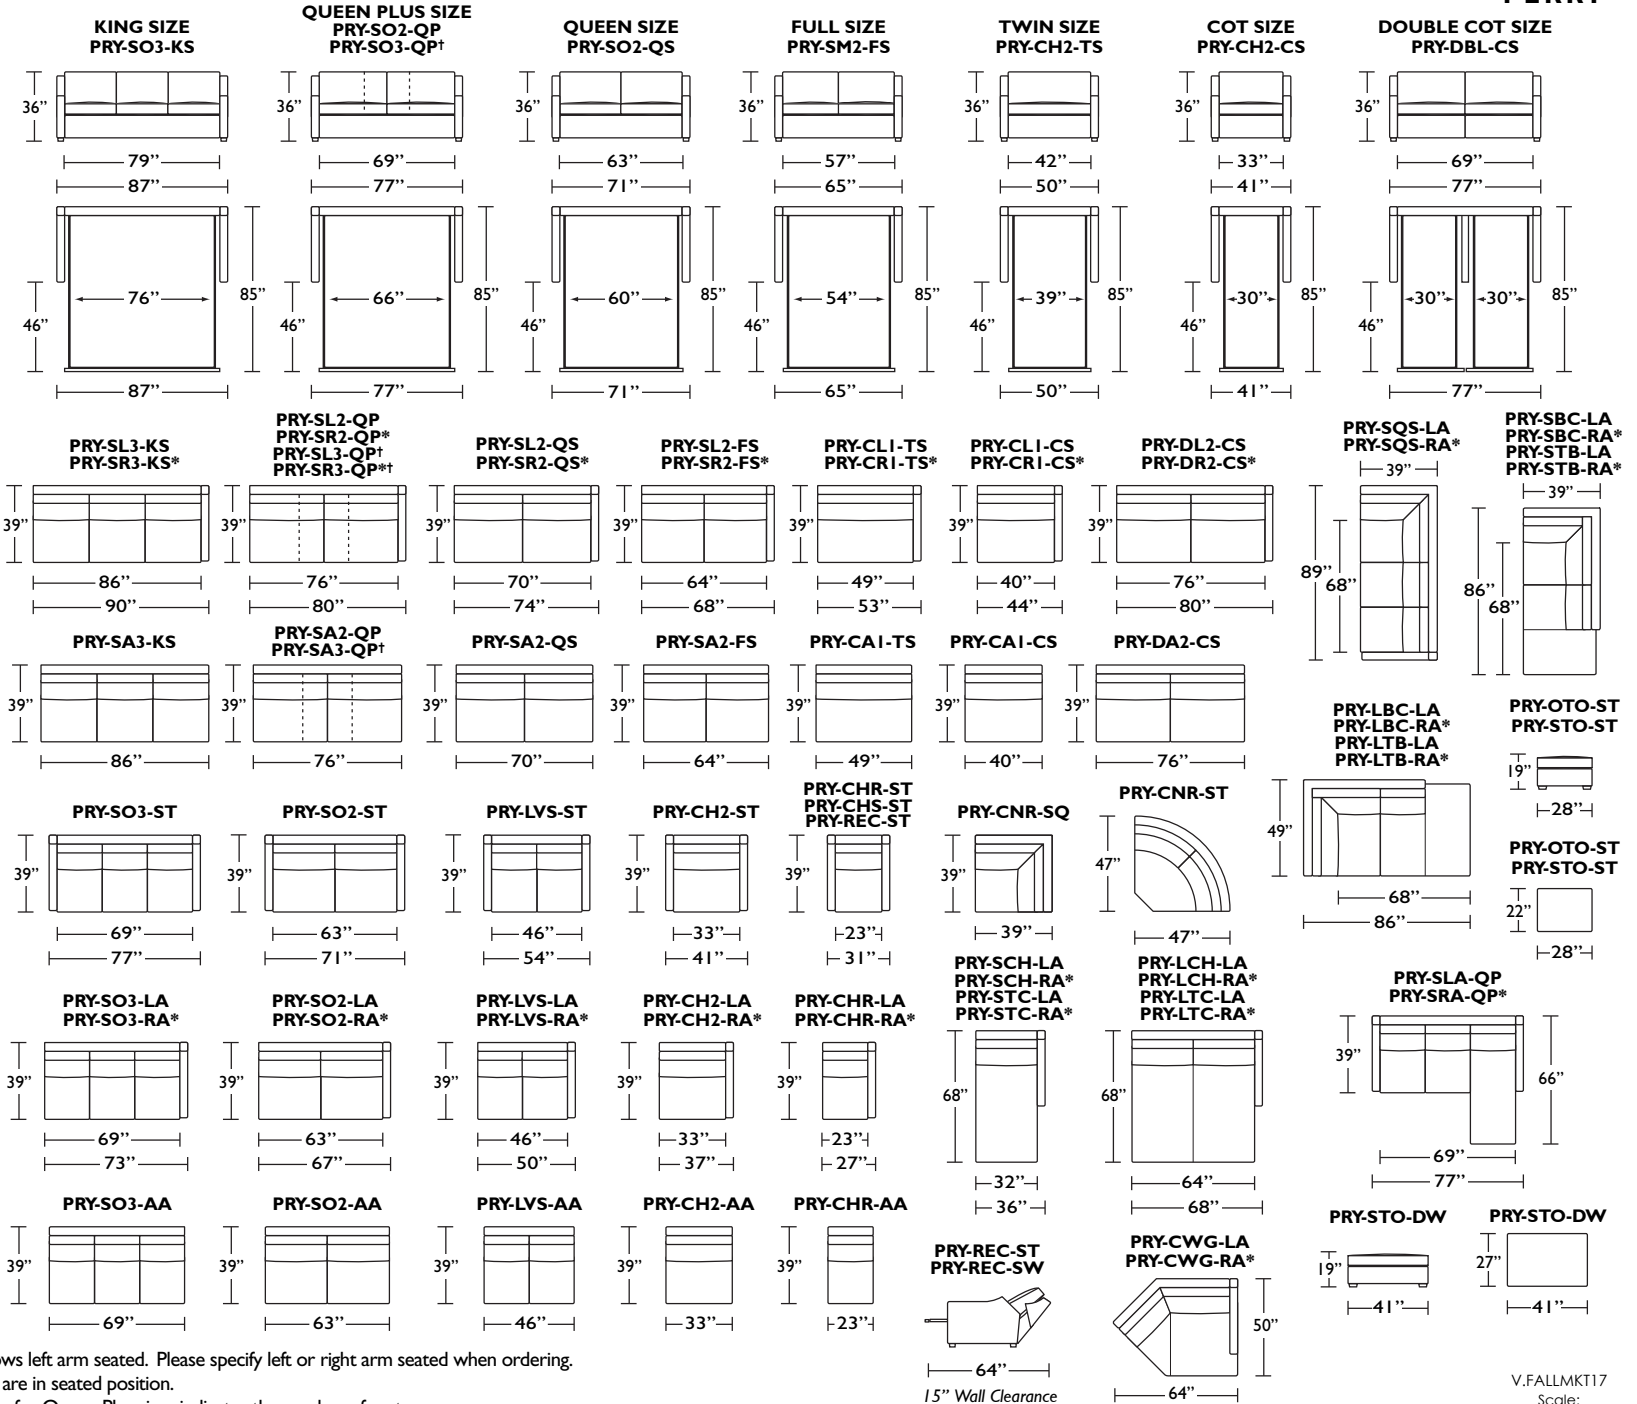

COMFORT SLEEPER® BY AMERICAN LEATHER®

PERRY

A AMERICAN LEATHER®

Standard Comfort Sleeper®

Features:

- Featuring the patented Tiffany 24/7™ platform sleep system
- Room to stretch out with true 80 inches of bedroom-length sleeping surface
- Ultimate comfort on five inches of plush, high-density foam mattress
- Under-sofa dust covers keeps dust and dirt from ever touching the mattress
- Zero wall clearance
- Quick-ship delivery
- Single-needle top-stitch
- High-density, high-resiliency foam seat cushions
- Loose back and seat cushions
- Lifetime warranty on frame
- 10-year mechanism warranty

Please use actual leather, fabric, Crypton®, Sunbrella® and Ultrasuede® swatches when specifying furniture as the colors shown may vary due to the printing process.

PERRY

* Picture shows left arm seated. Please specify left or right arm seated when ordering.
 All orders are in seated position.
 † Dotted lines for Queen Plus sizes indicates the number of seats.
 All dimensions are approximate and subject to change.