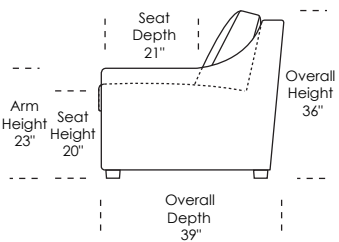

Please use actual leather, fabric, Crypton®, Sunbrella® and Ultrasuede® swatches when specifying furniture as the colors shown may vary due to the printing process.

PERRY

* Picture shows left arm seated. Please specify left or right arm seated when ordering.
 All orders are in seated position.
 † Dotted lines for Queen Plus sizes indicates the number of seats.
 All dimensions are approximate and subject to change.