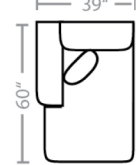

21L - One Arm Chaise *