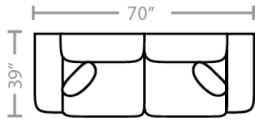

Body 1: All Body Fabric & Back Side of Pillows -- Contrast 1 : Front Side of Pillows

Sofa Height : 39" Seat Height: 21" Seat Depth: 20" Arm Height: 27"

PIECES

01 - Sofa
15 - Queen Sleeper

02 - Loveseat

03 - Chair

33 - Chaise Sofa
65 - Queen Chaise Sofa Sleeper

04 - Ottoman

29 - Cocktail Ottoman

35 - Storage Ottoman

10L - Tux Sofa *

11L - 1 Arm Sofa *

12L - One Arm Loveseat *

23 - Armless Loveseat

*Available in both Left and Right configurations

CONFIGURATIONS

Dimensions are approximate.