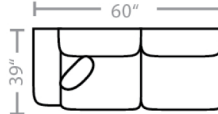

Body 1: All Body Fabric & Back Side of Pillows -- Contrast 1 : Front Side of Pillows

Sofa Height : 39" Seat Height: 21" Seat Depth: 20" Arm Height: 27"

PIECES

01 - Sofa
15 - Queen Sleeper

02 - Loveseat

03 - Chair

33 - Chaise Sofa
65 - Queen Chaise Sofa Sleeper

04 - Ottoman

29 - Cocktail Ottoman

35 - Storage Ottoman

10L - Tux Sofa *

11L - 1 Arm Sofa *

12L - One Arm Loveseat *

23 - Armless Loveseat

*Available in both Left and Right configurations

CONFIGURATIONS

Dimensions are approximate.