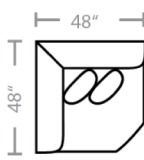

Body 1: All Body Fabric & Back Side of Pillows -- Contrast 1 : Front Side of Pillows

Sofa Height : 39" Seat Height: 21" Seat Depth: 20" Arm Height: 27"

PIECES

01 - Sofa
15 - Queen Sleeper

02 - Loveseat

03 - Chair

21L - One Arm Chaise *

45L - One Arm Sofa Chaise *

41 - Corner Wedge

54 - Corner Cuddler

24L - One Arm Chair *

17 - Corner Chair

18 - Armless Chair

Chaise cushion and ottoman base moveable to other sectional pieces with arms

*Available in both Left and Right configurations

CONFIGURATIONS

Dimensions are approximate.