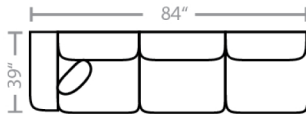

Body 1: All Body Fabric & Back Side of Pillows -- Contrast 1 : Front Side of Pillows

Sofa Height : 39" Seat Height: 21" Seat Depth: 20" Arm Height: 27"

PIECES

01 - Sofa
15 - Queen Sleeper

02 - Loveseat

03 - Chair

33 - Chaise Sofa
65 - Queen Chaise Sofa Sleeper

04 - Ottoman

29 - Cocktail Ottoman

35 - Storage Ottoman

10L - Tux Sofa *

11L - 1 Arm Sofa *

12L - One Arm Loveseat *

23 - Armless Loveseat

21L - One Arm Chaise *

45L - One Arm Sofa Chaise *

41 - Corner Wedge

54 - Corner Cuddler

24L - One Arm Chair *

17 - Corner Chair

18 - Armless Chair

Chaise cushion and ottoman base moveable to other sectional pieces with arms

*Available in both Left and Right configurations

CONFIGURATIONS

Dimensions are approximate.