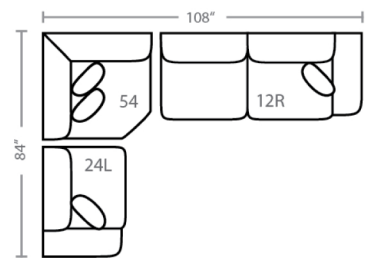

Body 1: All Body Fabric & Back Side of Pillows -- Contrast 1 : Front Side of Pillows

Sofa Height : 39" Seat Height: 21" Seat Depth: 20" Arm Height: 27"

PIECES

01 - Sofa
15 - Queen Sleeper

02 - Loveseat

03 - Chair

21L - One Arm Chaise *

45L - One Arm Sofa Chaise *

41 - Corner Wedge

54 - Corner Cuddler

24L - One Arm Chair *

17 - Corner Chair

18 - Armless Chair

Chaise cushion and ottoman base moveable to other sectional pieces with arms

*Available in both Left and Right configurations

CONFIGURATIONS

Dimensions are approximate.