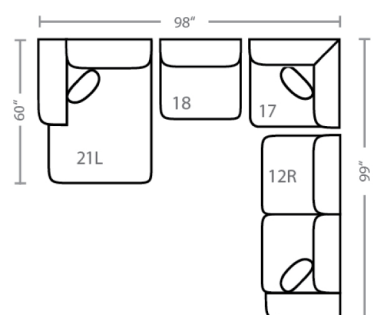

Body 1: All Body Fabric & Back Side of Pillows -- Contrast 1 : Front Side of Pillows

Sofa Height : 39" Seat Height: 21" Seat Depth: 20" Arm Height: 27"

PIECES

01 - Sofa
15 - Queen Sleeper

02 - Loveseat

03 - Chair

21L - One Arm Chaise *

45L - One Arm Sofa Chaise *

41 - Corner Wedge

54 - Corner Cuddler

24L - One Arm Chair *

17 - Corner Chair

18 - Armless Chair

Chaise cushion and ottoman base moveable to other sectional pieces with arms

*Available in both Left and Right configurations

CONFIGURATIONS

Dimensions are approximate.