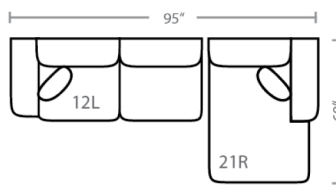

Body 1: All Body Fabric & Back Side of Pillows -- Contrast 1 : Front Side of Pillows

Sofa Height : 39" Seat Height: 21" Seat Depth: 20" Arm Height: 27"

PIECES

01 - Sofa
15 - Queen Sleeper

02 - Loveseat

03 - Chair

21L - One Arm Chaise *

45L - One Arm Sofa Chaise *

41 - Corner Wedge

54 - Corner Cuddler

24L - One Arm Chair *

17 - Corner Chair

18 - Armless Chair

Chaise cushion and ottoman base moveable to other sectional pieces with arms

*Available in both Left and Right configurations

CONFIGURATIONS

Dimensions are approximate.