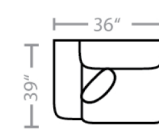

Body 1: All Body Fabric & Back Side of Pillows -- Contrast 1 : Front Side of Pillows

Sofa Height : 39" Seat Height: 21" Seat Depth: 20" Arm Height: 27"

PIECES

01 - Sofa
15 - Queen Sleeper

02 - Loveseat

03 - Chair

21L - One Arm Chaise *

45L - One Arm Sofa Chaise *

41 - Corner Wedge

54 - Corner Cuddler

24L - One Arm Chair *

17 - Corner Chair

18 - Armless Chair

Chaise cushion and ottoman base moveable to other sectional pieces with arms

*Available in both Left and Right configurations

CONFIGURATIONS

Dimensions are approximate.