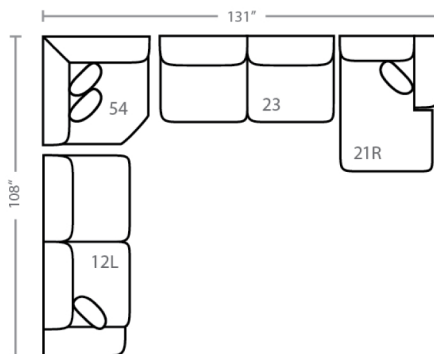

Body 1: All Body Fabric & Back Side of Pillows -- Contrast 1 : Front Side of Pillows

Sofa Height : 39" Seat Height: 21" Seat Depth: 20" Arm Height: 27"

PIECES

01 - Sofa
15 - Queen Sleeper

02 - Loveseat

03 - Chair

21L - One Arm Chaise *

45L - One Arm Sofa Chaise *

41 - Corner Wedge

54 - Corner Cuddler

24L - One Arm Chair *

17 - Corner Chair

18 - Armless Chair

Chaise cushion and ottoman base moveable to other sectional pieces with arms

*Available in both Left and Right configurations

CONFIGURATIONS

Dimensions are approximate.