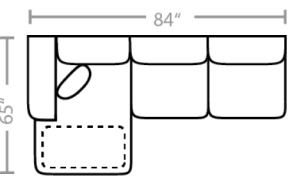

Body 1: All Body Fabric & Back Side of Pillows -- Contrast 1 : Front Side of Pillows

Sofa Height : 39" Seat Height: 21" Seat Depth: 20" Arm Height: 27"

PIECES

01 - Sofa
15 - Queen Sleeper

02 - Loveseat

03 - Chair

33 - Chaise Sofa
65 - Queen Chaise Sofa Sleeper

04 - Ottoman

29 - Cocktail Ottoman

35 - Storage Ottoman

10L - Tux Sofa *

11L - 1 Arm Sofa *

12L - One Arm Loveseat *

23 - Armless Loveseat

21L - One Arm Chaise *

45L - One Arm Sofa Chaise *

41 - Corner Wedge

54 - Corner Cuddler

24L - One Arm Chair *

17 - Corner Chair

18 - Armless Chair

Chaise cushion and ottoman base moveable to other sectional pieces with arms

*Available in both Left and Right configurations

CONFIGURATIONS

Dimensions are approximate.