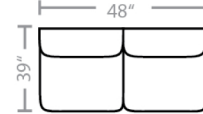

Body 1: All Body Fabric & Back Side of Pillows -- Contrast 1 : Front Side of Pillows

Sofa Height : 39" Seat Height: 21" Seat Depth: 20" Arm Height: 27"

PIECES

01 - Sofa
15 - Queen Sleeper

02 - Loveseat

03 - Chair

33 - Chaise Sofa
65 - Queen Chaise Sofa Sleeper

04 - Ottoman

29 - Cocktail Ottoman

35 - Storage Ottoman

10L - Tux Sofa *

11L - 1 Arm Sofa *

12L - One Arm Loveseat *

23 - Armless Loveseat

*Available in both Left and Right configurations

CONFIGURATIONS

Dimensions are approximate.