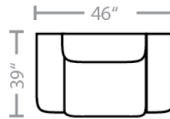

Body 1: All Body Fabric & Back Side of Pillows -- Contrast 1 : Front Side of Pillows

Sofa Height : 39" Seat Height: 21" Seat Depth: 20" Arm Height: 27"

PIECES

01 - Sofa
15 - Queen Sleeper

02 - Loveseat

03 - Chair

*Available in both Left and Right configurations

CONFIGURATIONS

Dimensions are approximate.