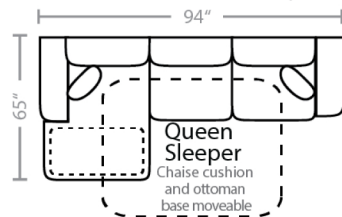

Body 1: All Body Fabric & Back Side of Pillows -- Contrast 1 : Front Side of Pillows

Sofa Height : 39" Seat Height: 21" Seat Depth: 20" Arm Height: 27"

PIECES

01 - Sofa
15 - Queen Sleeper

02 - Loveseat

03 - Chair

33 - Chaise Sofa
65 - Queen Chaise Sofa Sleeper

04 - Ottoman

29 - Cocktail Ottoman

35 - Storage Ottoman

10L - Tux Sofa *

11L - 1 Arm Sofa *

12L - One Arm Loveseat *

23 - Armless Loveseat

*Available in both Left and Right configurations

CONFIGURATIONS

Dimensions are approximate.