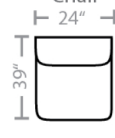

Body 1: All Body Fabric & Back Side of Pillows -- Contrast 1 : Front Side of Pillows

Sofa Height : 39" Seat Height: 21" Seat Depth: 20" Arm Height: 27"

PIECES

01 - Sofa
15 - Queen Sleeper

02 - Loveseat

03 - Chair

21L - One Arm Chaise *

45L - One Arm Sofa Chaise *

41 - Corner Wedge

54 - Corner Cuddler

24L - One Arm Chair *

17 - Corner Chair

18 - Armless Chair

Chaise cushion and ottoman base moveable to other sectional pieces with arms

*Available in both Left and Right configurations

CONFIGURATIONS

Dimensions are approximate.