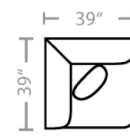

Body 1: All Body Fabric & Back Side of Pillows -- Contrast 1 : Front Side of Pillows

Sofa Height : 39" Seat Height: 21" Seat Depth: 20" Arm Height: 27"

PIECES

01 - Sofa
15 - Queen Sleeper

02 - Loveseat

03 - Chair

21L - One Arm Chaise *

45L - One Arm Sofa Chaise *

41 - Corner Wedge

54 - Corner Cuddler

24L - One Arm Chair *

17 - Corner Chair

18 - Armless Chair

Chaise cushion and ottoman base moveable to other sectional pieces with arms

*Available in both Left and Right configurations

CONFIGURATIONS

Dimensions are approximate.