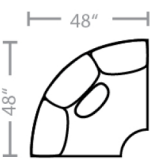

41 - Corner Wedge