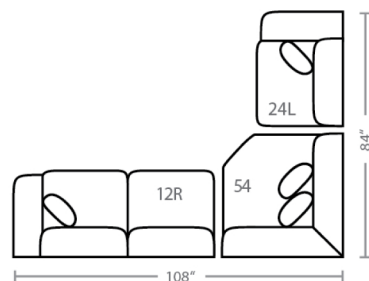

Body 1: All Body Fabric & Back Side of Pillows -- Contrast 1 : Front Side of Pillows

Sofa Height : 39" Seat Height: 21" Seat Depth: 20" Arm Height: 27"

PIECES

01 - Sofa
15 - Queen Sleeper

02 - Loveseat

03 - Chair

21L - One Arm Chaise *

45L - One Arm Sofa Chaise *

41 - Corner Wedge

54 - Corner Cuddler

24L - One Arm Chair *

17 - Corner Chair

18 - Armless Chair

Chaise cushion and ottoman base moveable to other sectional pieces with arms

*Available in both Left and Right configurations

CONFIGURATIONS

Dimensions are approximate.