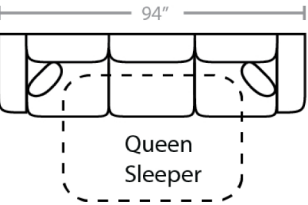

Body 1: All Body Fabric & Back Side of Pillows -- Contrast 1 : Front Side of Pillows

Sofa Height : 39" Seat Height: 21" Seat Depth: 20" Arm Height: 27"

PIECES

01 - Sofa
15 - Queen Sleeper

02 - Loveseat

03 - Chair

33 - Chaise Sofa
65 - Queen Chaise Sofa Sleeper

04 - Ottoman

29 - Cocktail Ottoman

35 - Storage Ottoman

10L - Tux Sofa *

11L - 1 Arm Sofa *

12L - One Arm Loveseat *

23 - Armless Loveseat

*Available in both Left and Right configurations

CONFIGURATIONS

Dimensions are approximate.