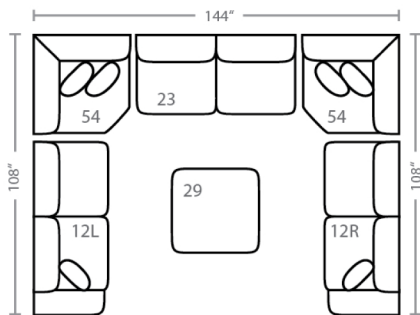

Body 1: All Body Fabric & Back Side of Pillows -- Contrast 1 : Front Side of Pillows

Sofa Height : 39" Seat Height: 21" Seat Depth: 20" Arm Height: 27"

PIECES

01 - Sofa
15 - Queen Sleeper

02 - Loveseat

03 - Chair

33 - Chaise Sofa
65 - Queen Chaise Sofa Sleeper

04 - Ottoman

29 - Cocktail Ottoman

35 - Storage Ottoman

10L - Tux Sofa *

11L - 1 Arm Sofa *

12L - One Arm Loveseat *

23 - Armless Loveseat

21L - One Arm Chaise *

45L - One Arm Sofa Chaise *

41 - Corner Wedge

54 - Corner Cuddler

24L - One Arm Chair *

17 - Corner Chair

18 - Armless Chair

Chaise cushion and ottoman base moveable to other sectional pieces with arms

*Available in both Left and Right configurations

CONFIGURATIONS

Dimensions are approximate.