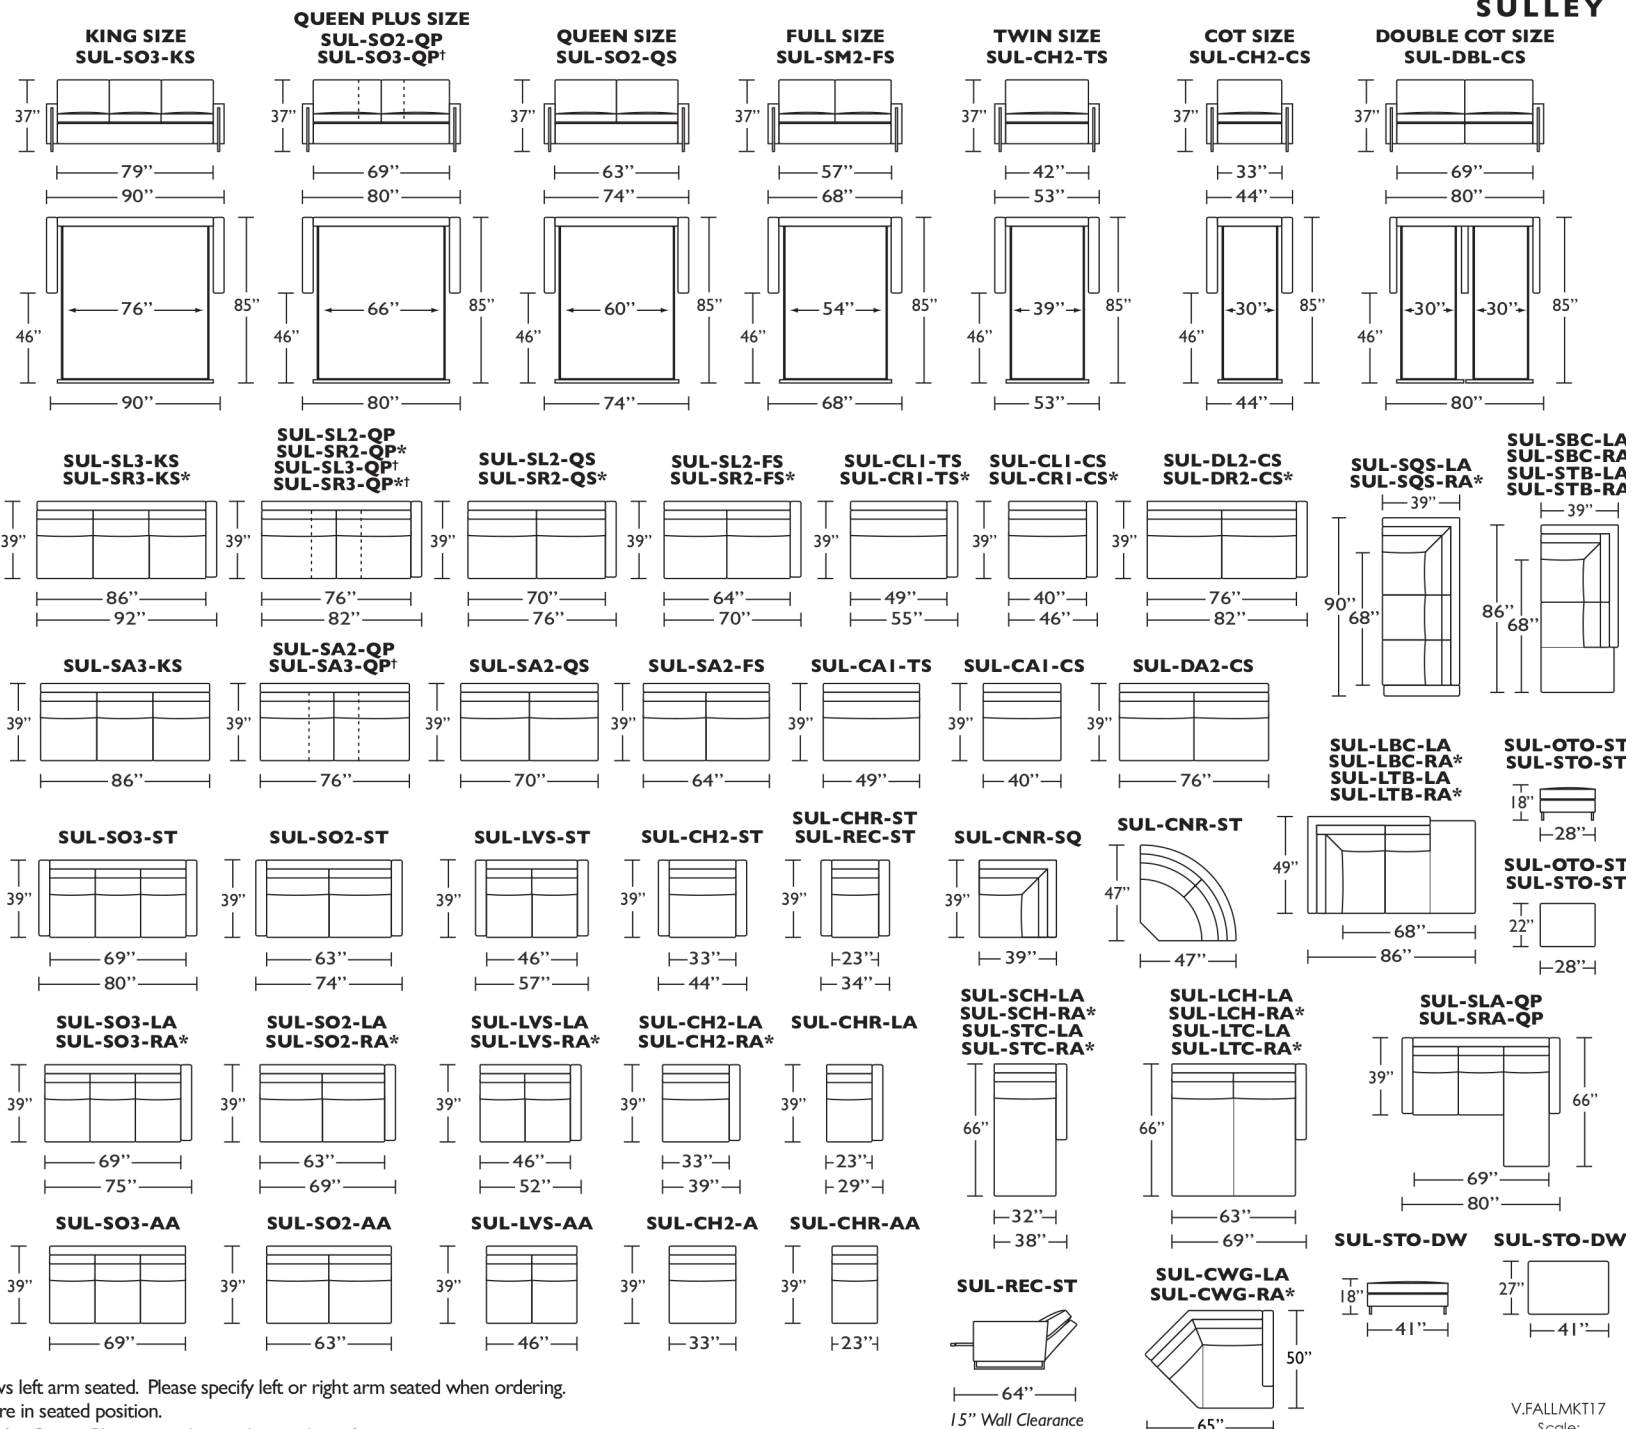

Standard Comfort Sleeper®

Features:

- Featuring the patented Tiffany 24/7™ platform sleep system
- Room to stretch out with true 80 inches of bedroom-length sleeping surface
- Ultimate comfort on four inches of plush, high-density foam mattress
- Zero wall clearance
- Quick-ship delivery
- Double-needle top-stitch
- High-density, high-resiliency foam seat cushions
- Loose back and seat cushions
- Lifetime warranty on frame
- 10-year mechanism warranty
- Brushed stainless steel leg

* Picture shows left arm seated. Please specify left or right arm seated when ordering.

All orders are in seated position.

† Dotted lines for Queen Plus sizes indicates the number of seats.

All dimensions are approximate and subject to change.