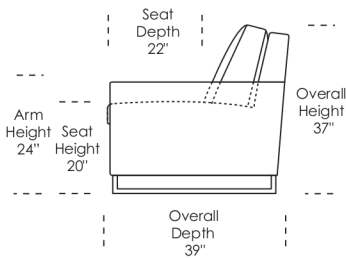

Standard Comfort Sleeper®

Features:

- Featuring the patented Tiffany 24/7™ platform sleep system
- Room to stretch out with true 80 inches of bedroom-length sleeping surface
- Ultimate comfort on four inches of plush, high-density foam mattress
- Zero wall clearance
- Quick-ship delivery
- Double-needle top-stitch
- High-density, high-resiliency foam seat cushions
- Loose back and seat cushions
- Lifetime warranty on frame
- 10-year mechanism warranty
- Brushed stainless steel leg

* Picture shows left arm seated. Please specify left or right arm seated when ordering.

All orders are in seated position.

† Dotted lines for Queen Plus sizes indicates the number of seats.

All dimensions are approximate and subject to change.